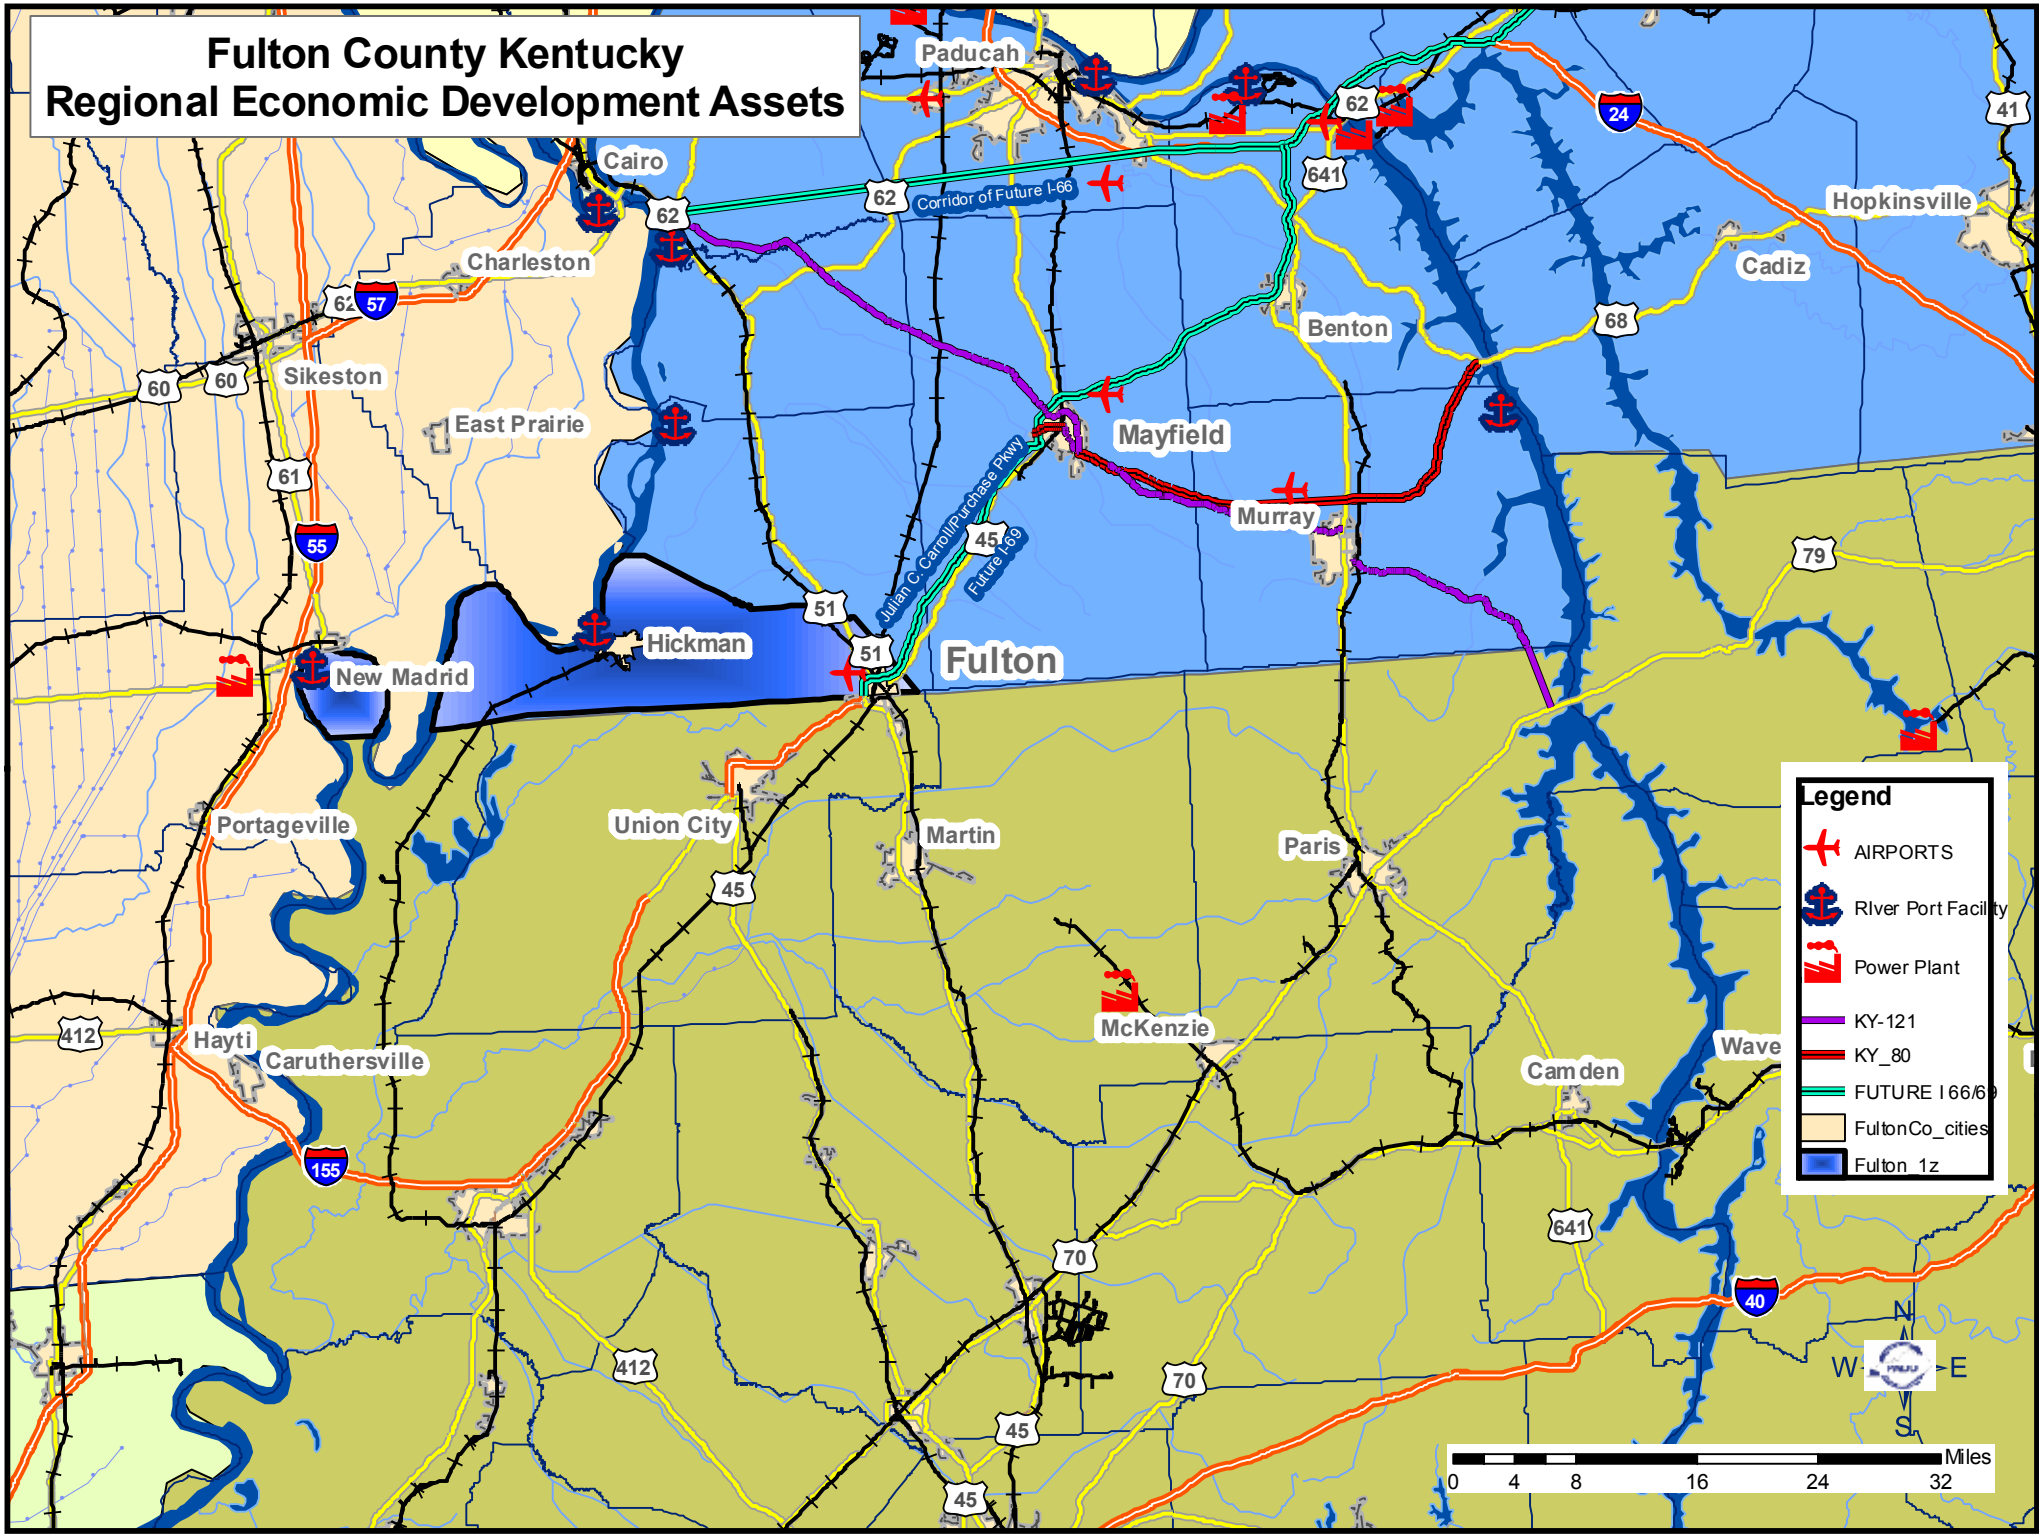

Fulton County Kentucky Regional Economic Development Assets

Legend

-  AIRPORTS
-  River Port Facility
-  Power Plant
-  KY-121
-  KY_80
-  FUTURE I 66/6
-  FultonCo_cities
-  Fulton 1z