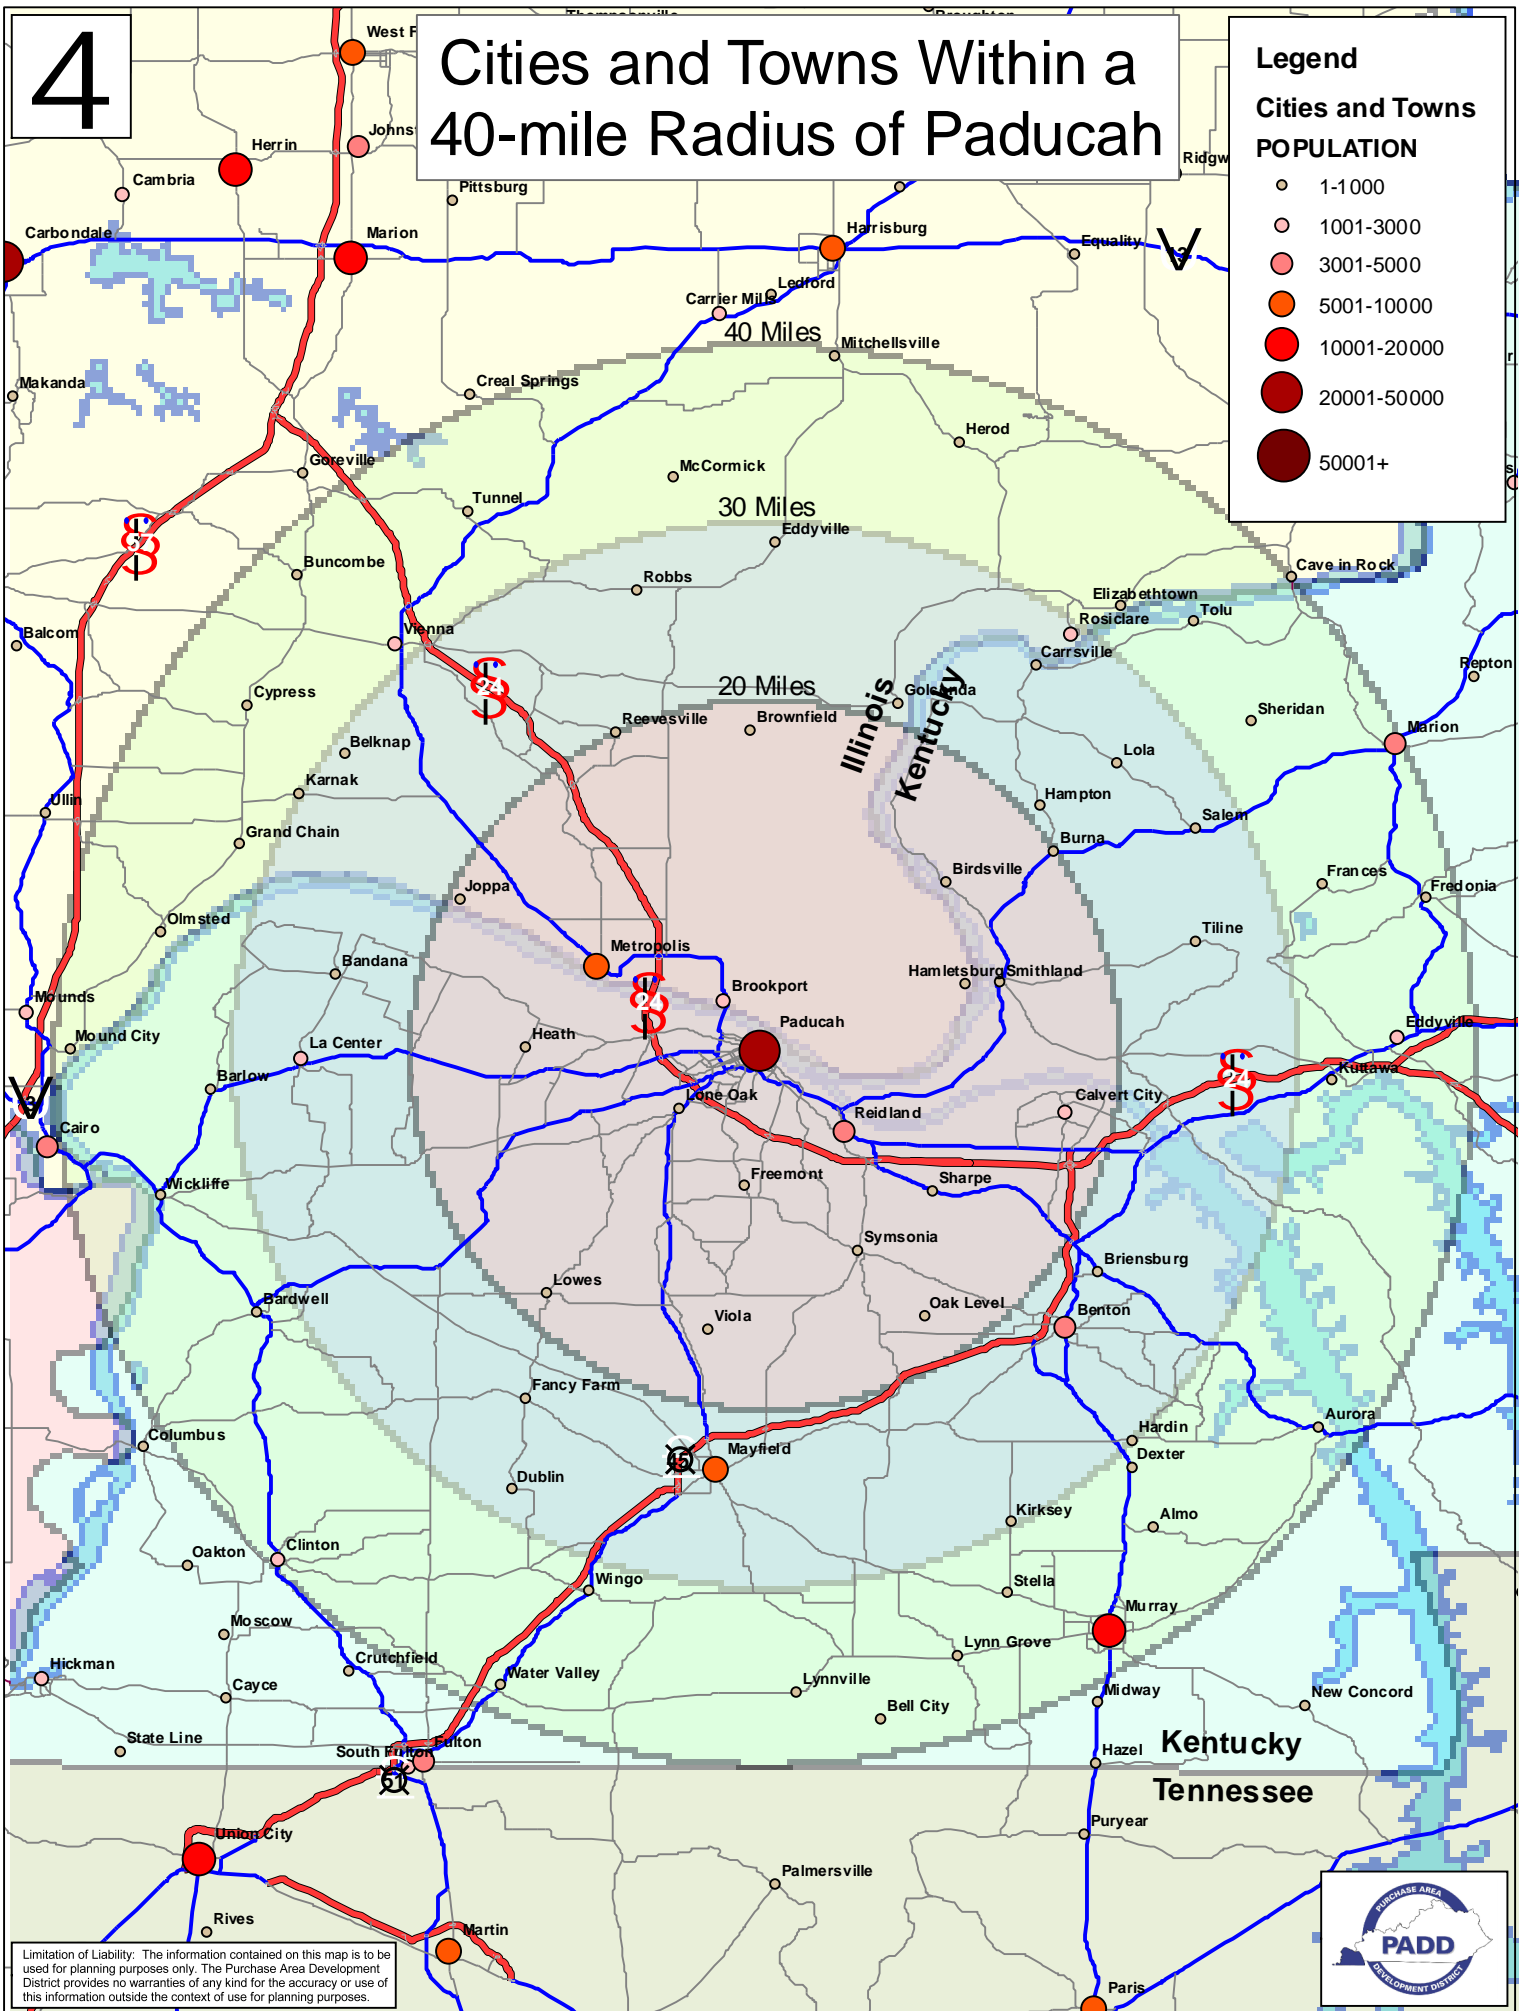

Cities and Towns Within a 40-mile Radius of Paducah

Legend

Cities and Towns POPULATION

- 1-1000
- 1001-3000
- 3001-5000
- 5001-10000
- 10001-20000
- 20001-50000
- 50001+